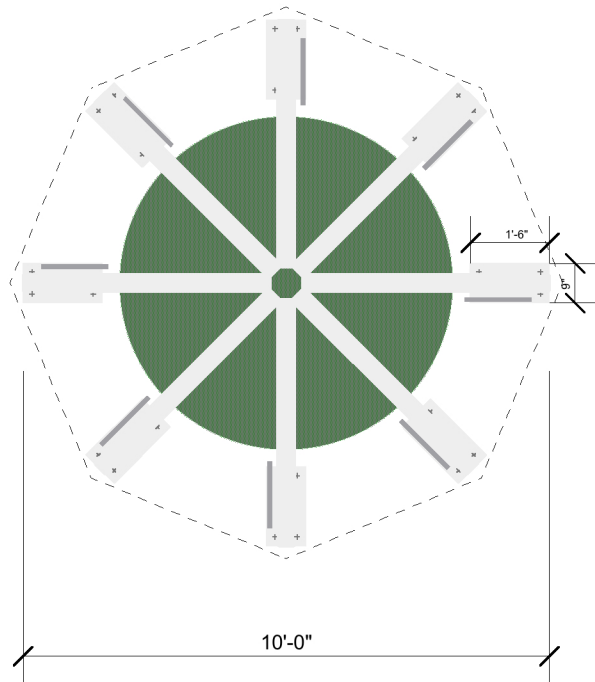

SIDE VIEW

PLAN VIEW

UMBRELLA ARC

bike arcTM
A MODULAR BIKE PARK SYSTEM

BIKE ARC © BELLOMO ARCHITECTS 18 NOVEMBER 2009