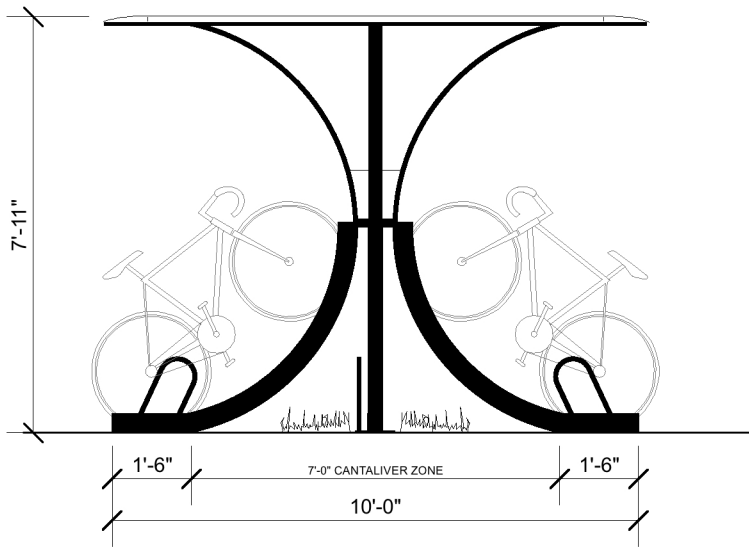

SIDE VIEW

PLAN VIEW

UMBRELLA ARC

bike arcTM
A MODULAR BIKE PARK SYSTEM

BIKE ARC © BELLOMO ARCHITECTS 18 NOVEMBER 2009